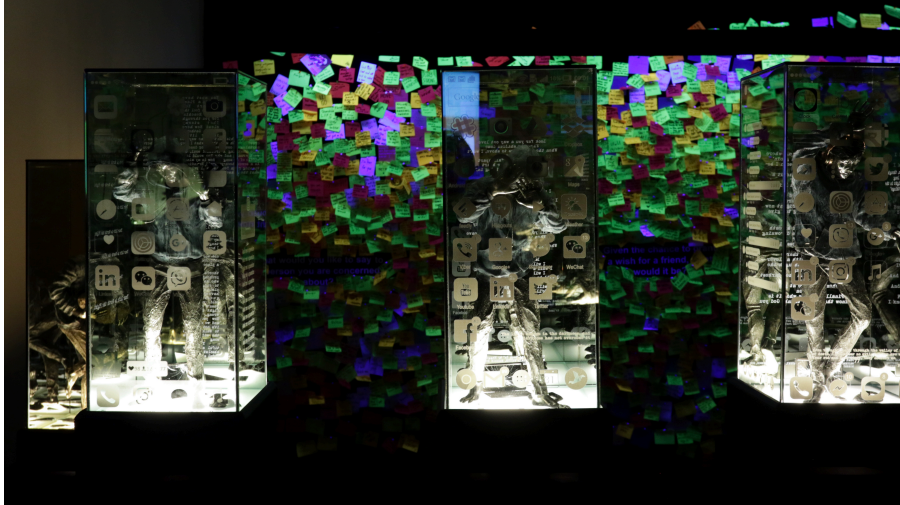

# FINDING THE LIGHT

DANIEL DELA CRUZ  
FEBRUARY 22 - 24, 2019

ART CUBE GALLERY