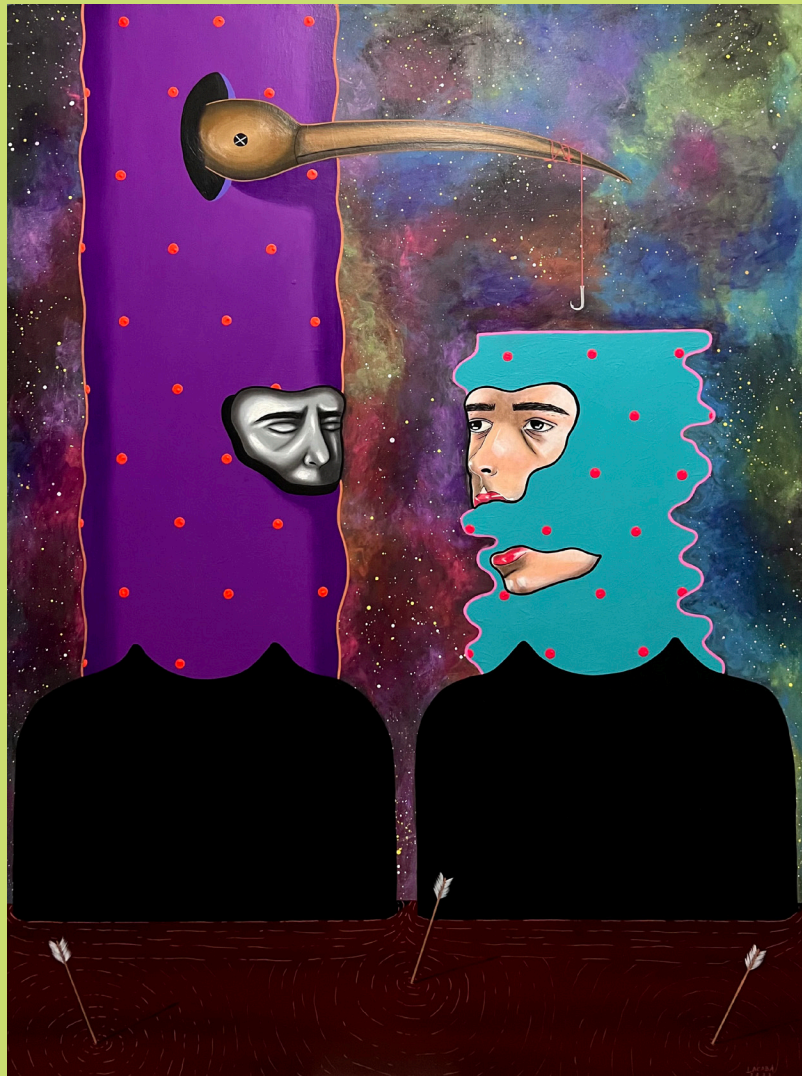

KULAY DIWA

RACHEL ANNE LACABA

4th Solo Show

December 3, 2022

“Playground ” Series 2 of 3
Acrylic and Oil Pastel on Primed Paper
47 x 34 inches (framed)
2022

“Playground ” Series 3 of 3
Acrylic and Oil Pastel on Primed Paper
47 x 34 inches (framed)
2022

“The Watcher”
Acrylic on Canvas
48 x 36 inches
2022

“Is it Safe to go Outside?”
Acrylic on Canvas
48 x 36 inches
2022

“Beauty and Madness”
Acrylic on Canvas
48 x 36 inches
2022

“A Place of Hope”
Acrylic on Canvas
48 x 120 inches
2022